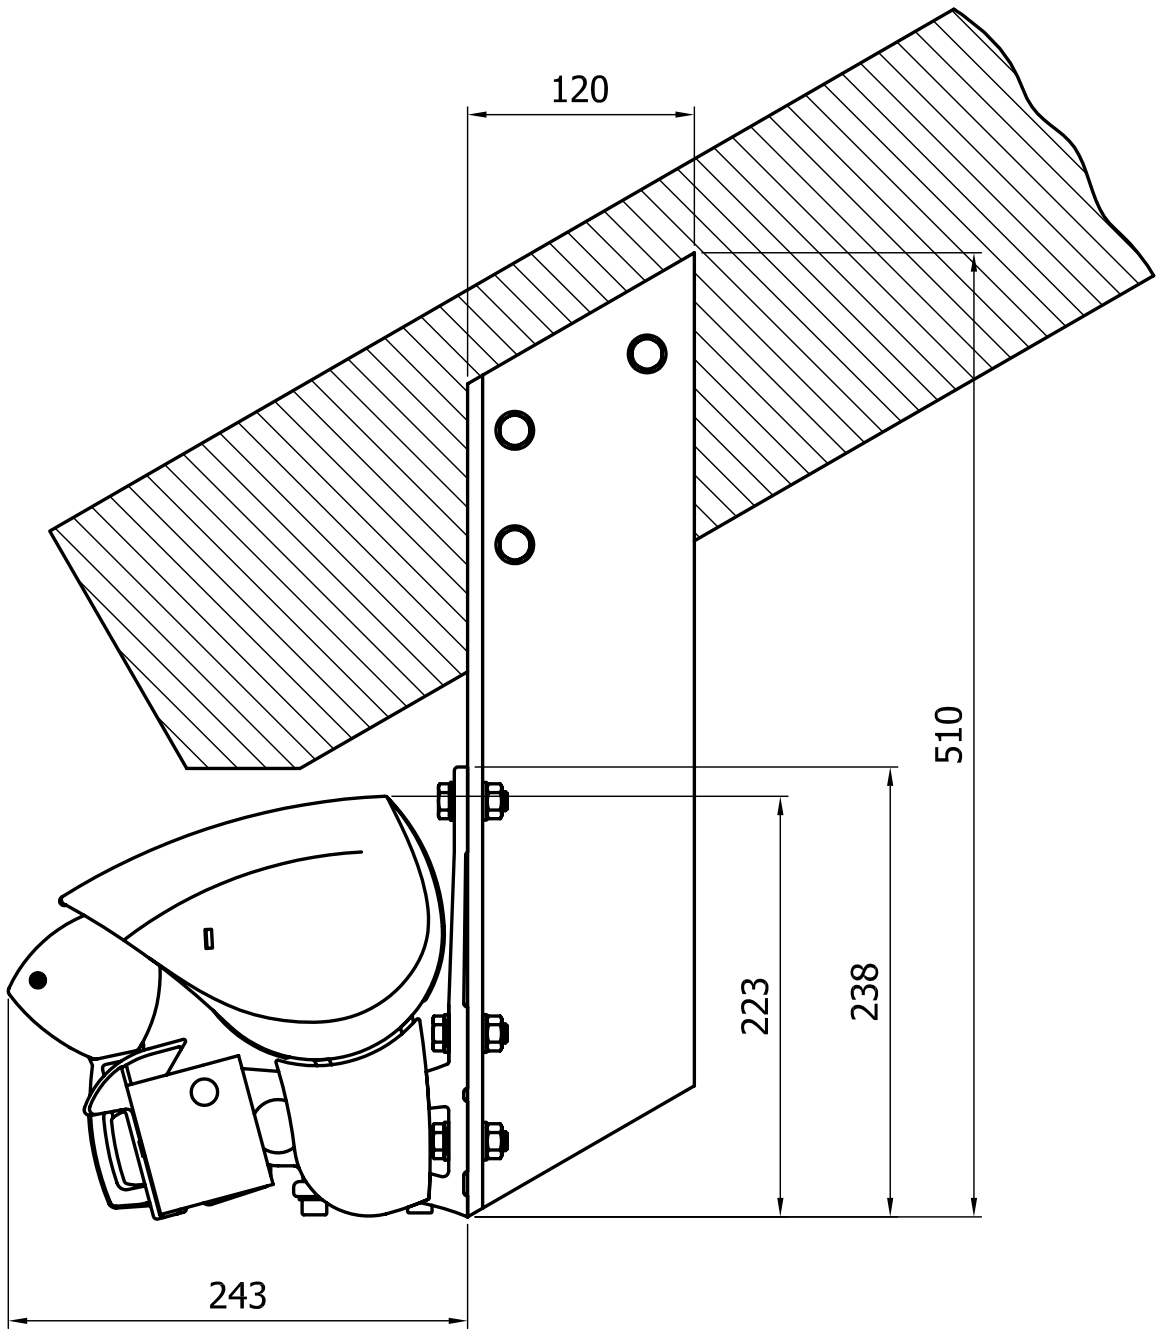

HELIO SHADE SEMI-CASSETTE - FACE FIX

HELIO SHADE SEMI-CASSETTE FACE FIX
(SHOWN WITH OVER SQUARE ARMS)

HELIO SHADE SEMI-CASSETTE TOP FIX

HELIO SHADE SEMI-CASSETTE EXPOSED RAFTER FIX